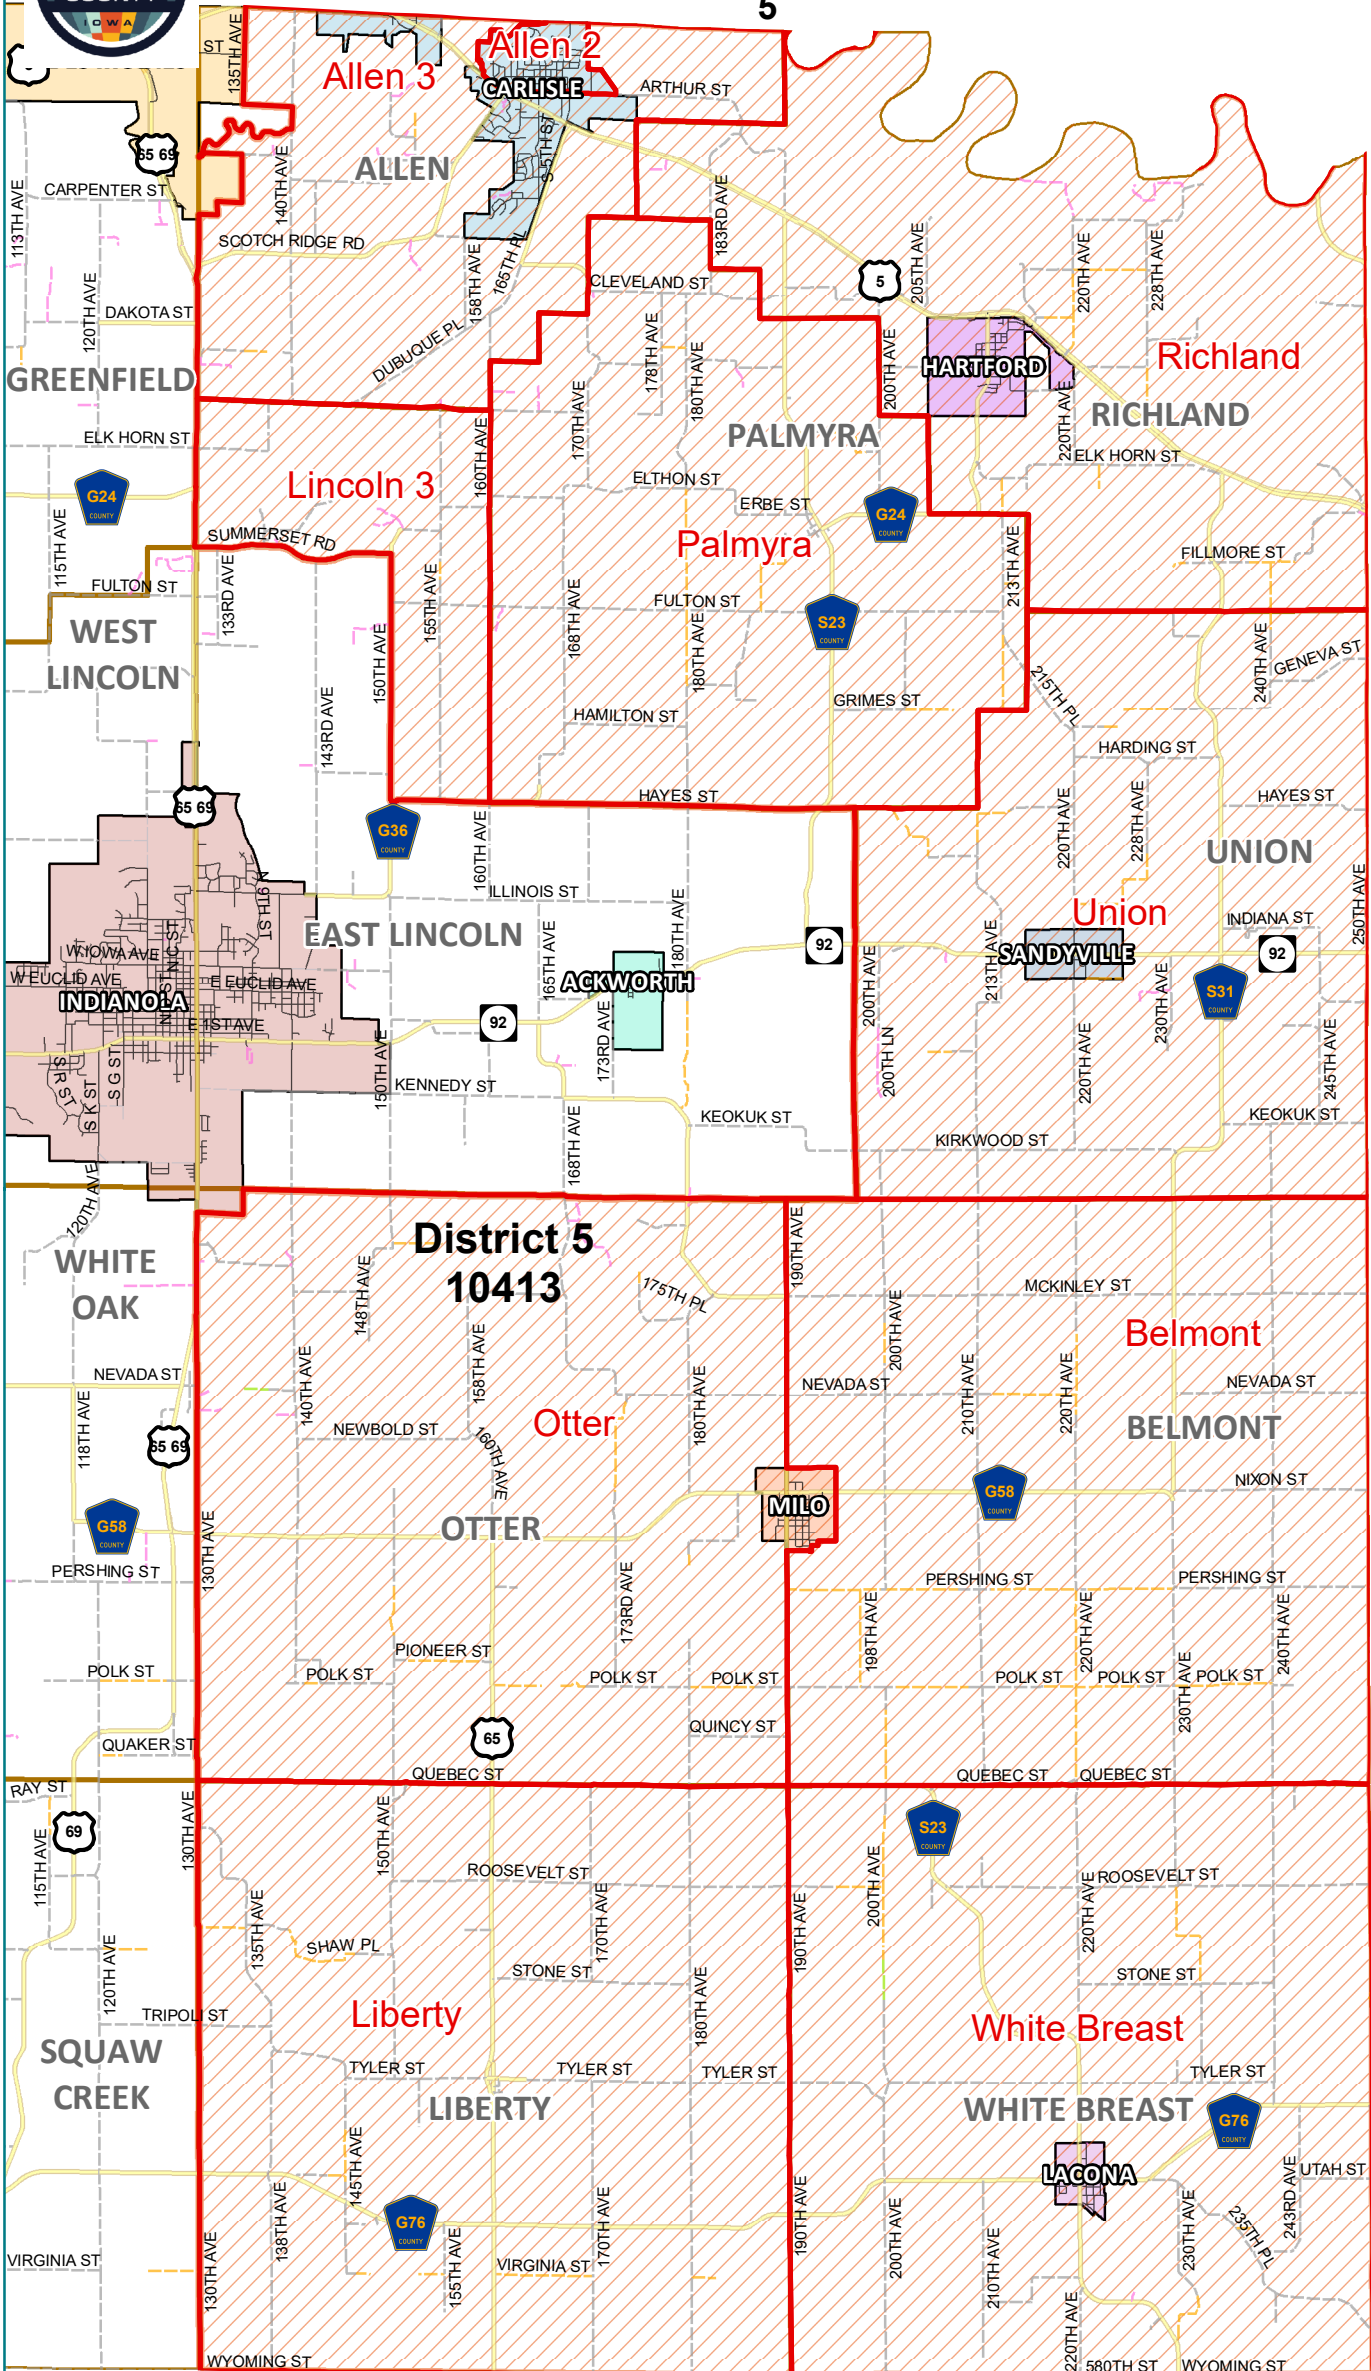

2024

SUPERVISOR DISTRICT

5

2024 Precincts
 District 5 (10,413)