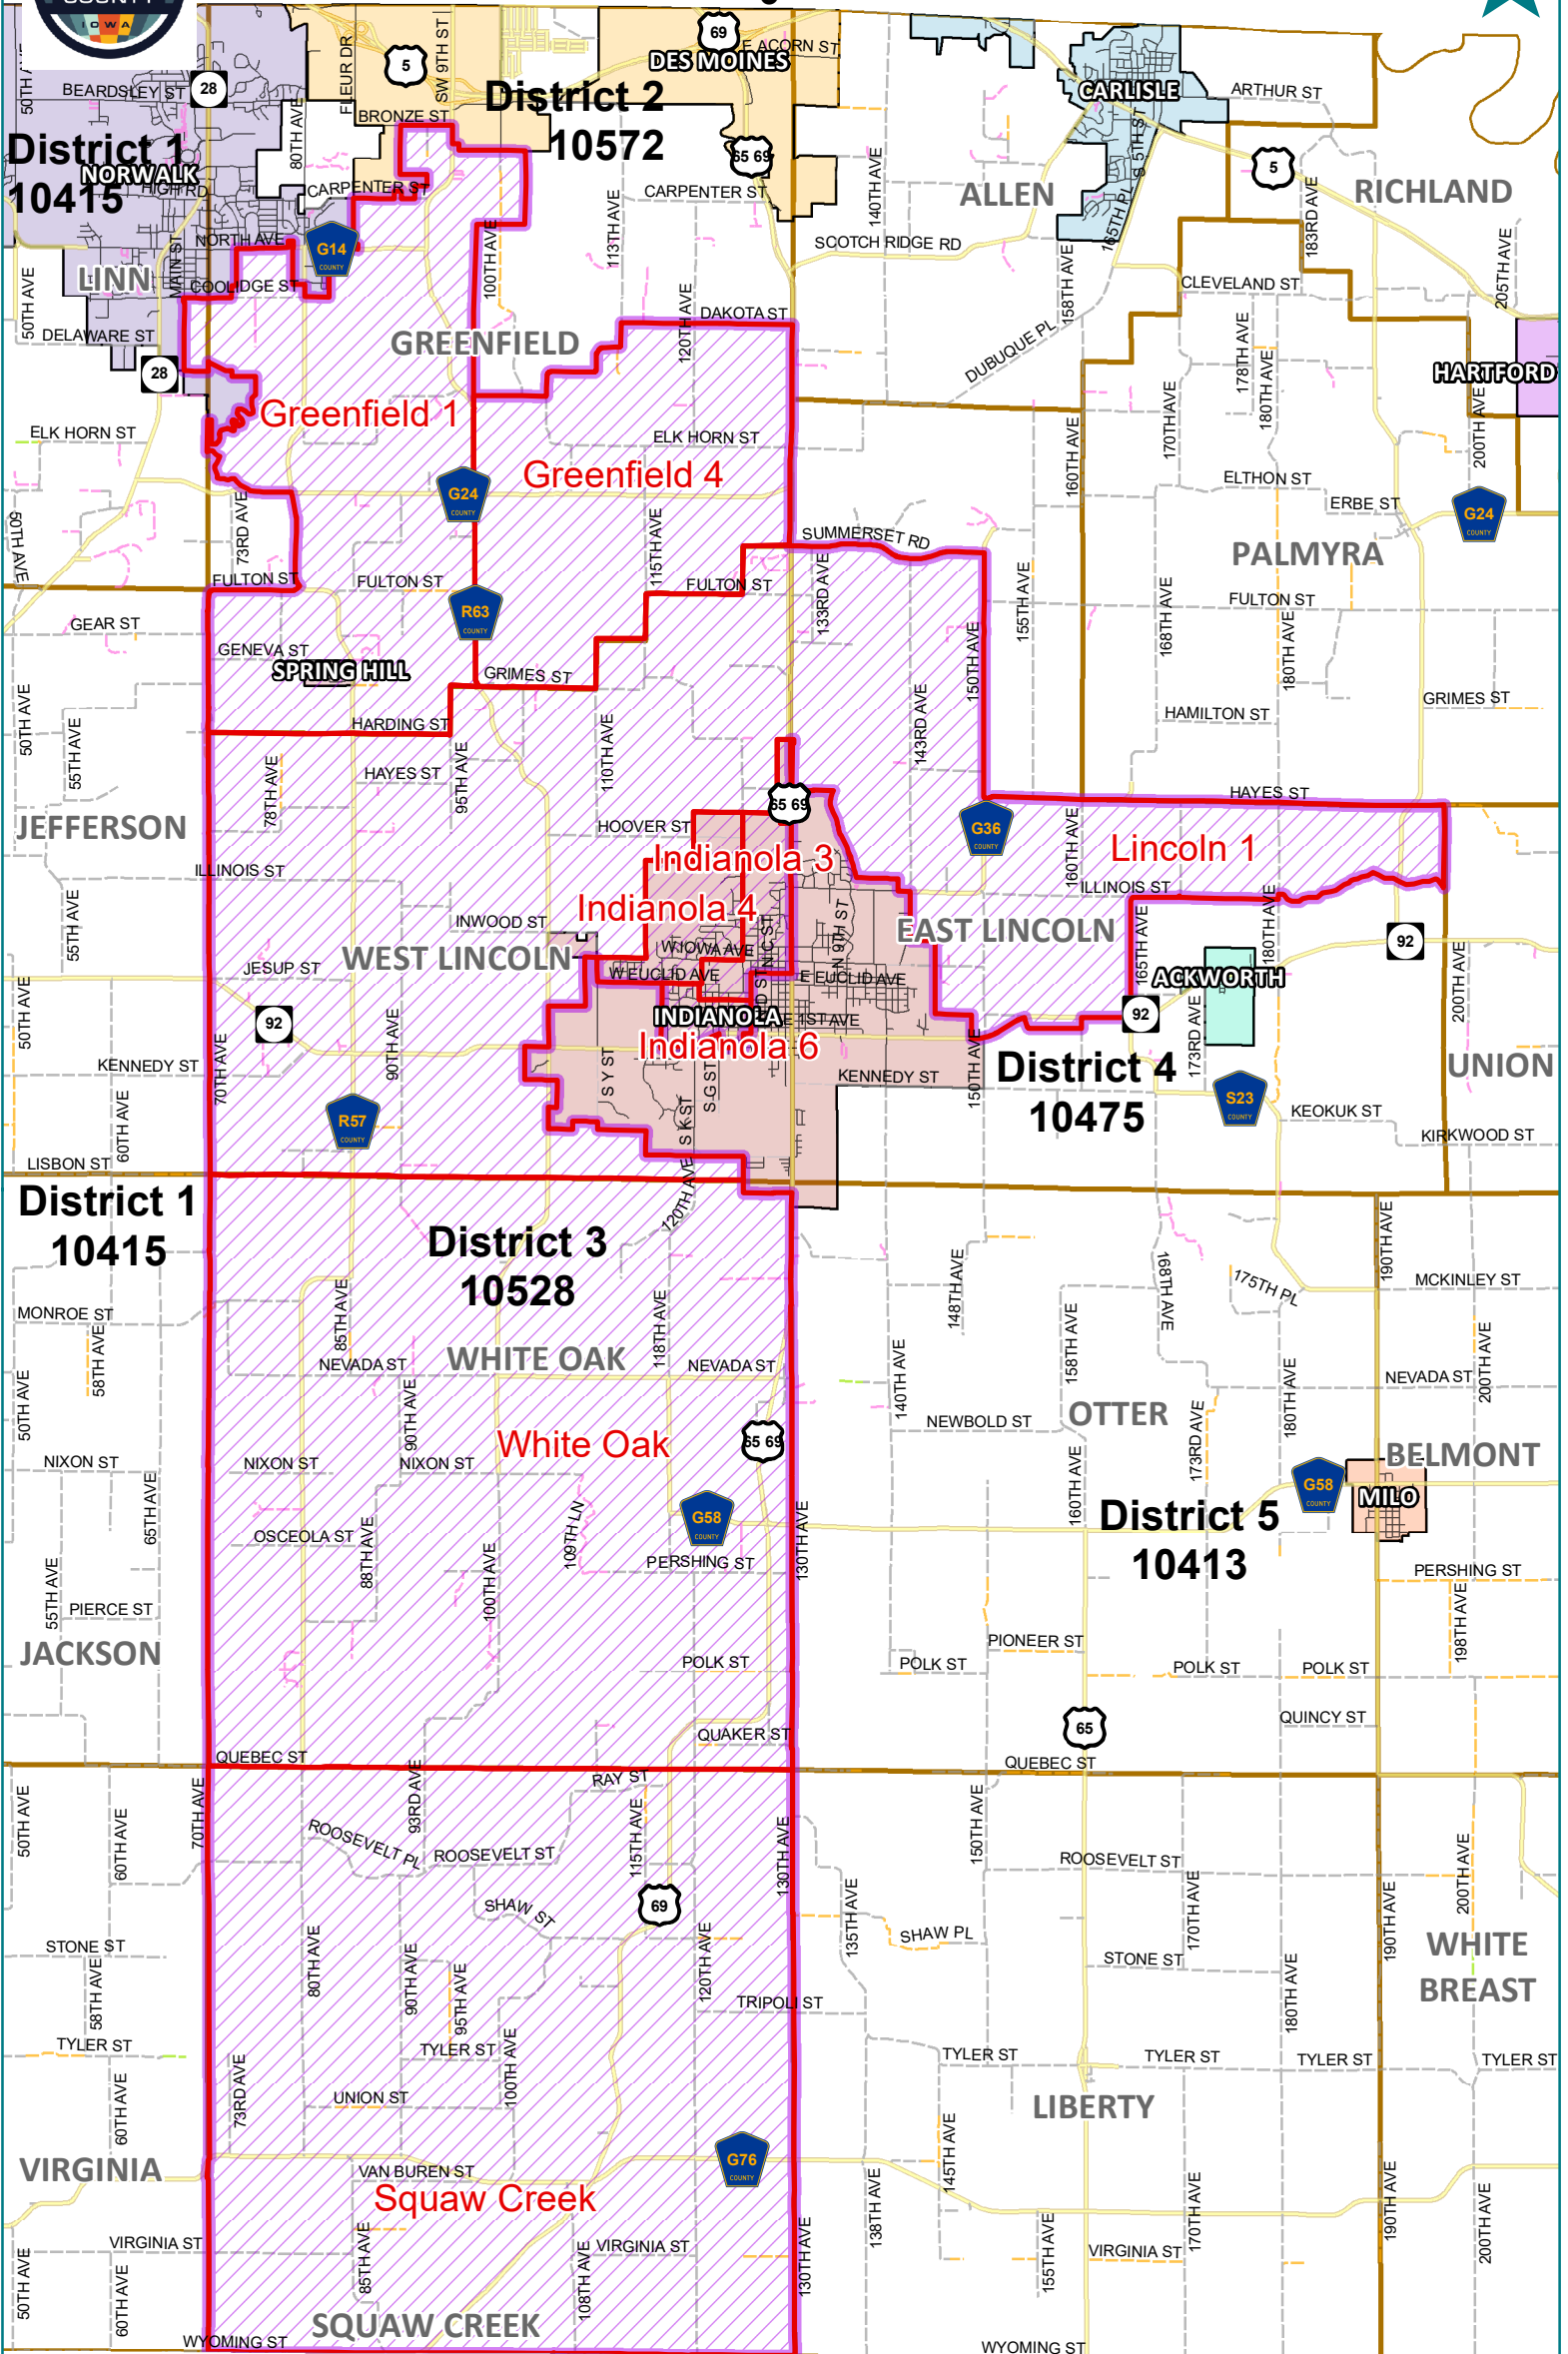

2024 SUPERVISOR DISTRICT 3

2024 Precincts
 District 3 (10,528)