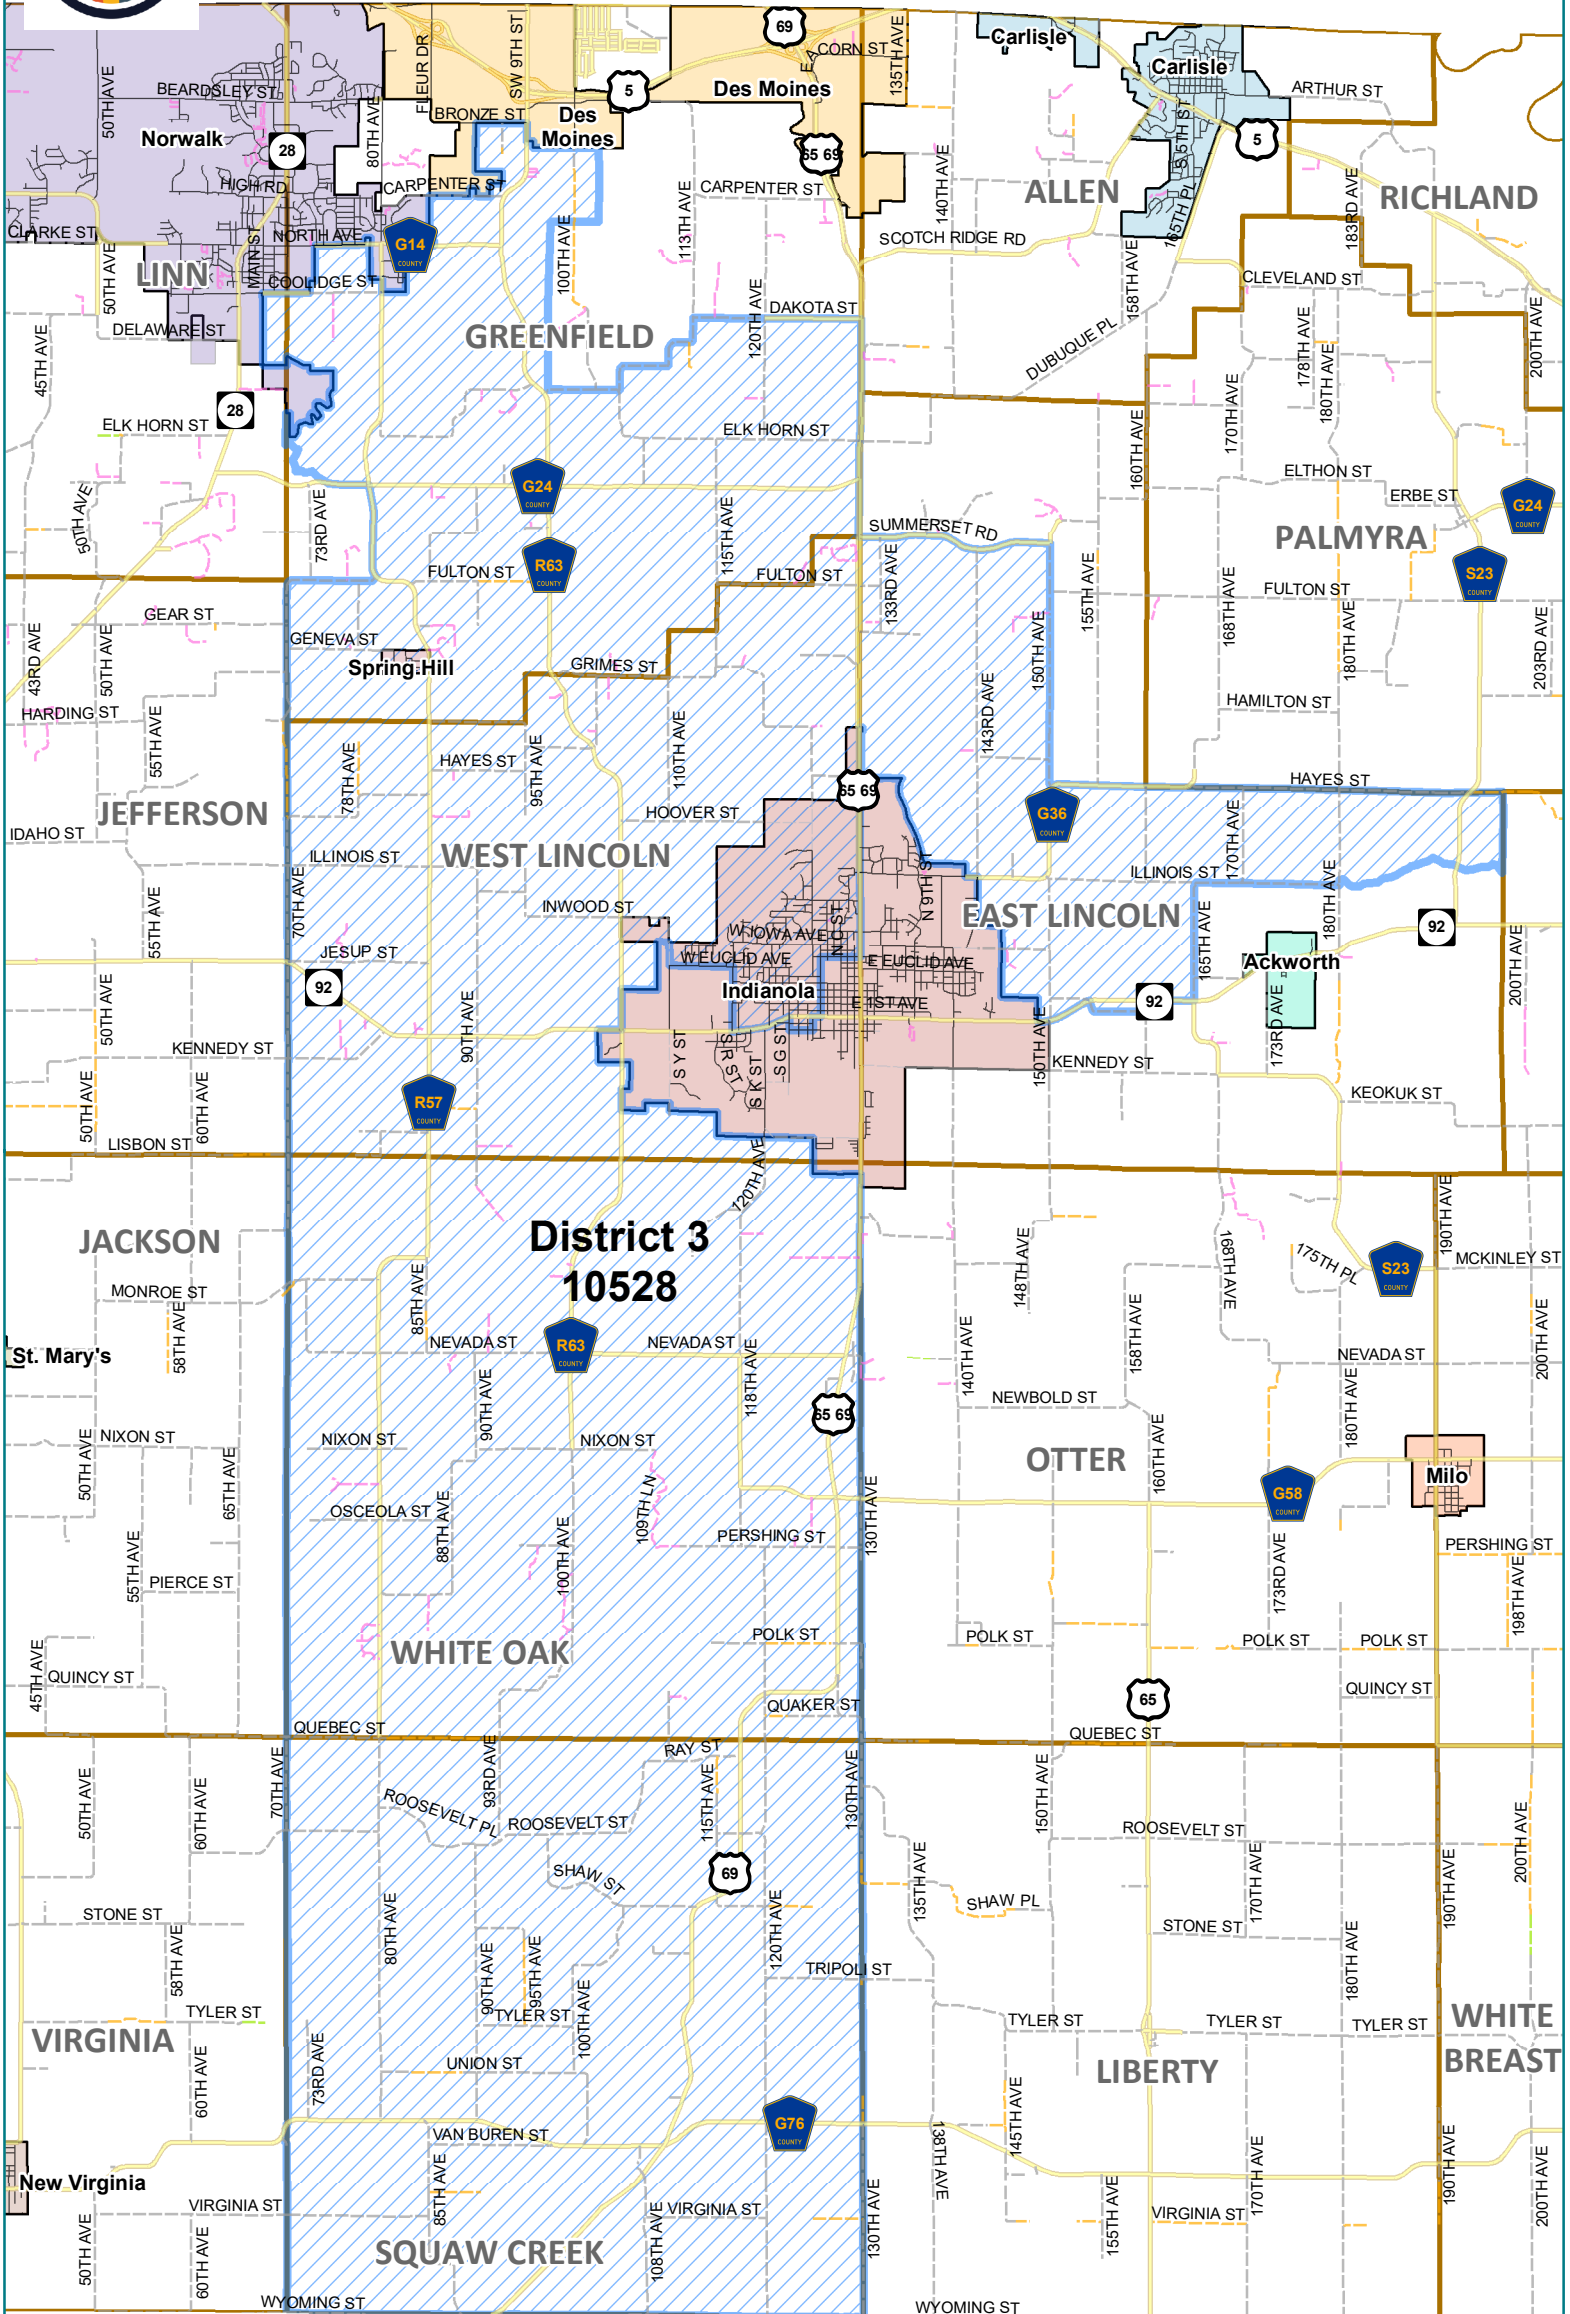

2024 SUPERVISOR DISTRICT 3

District 3 (10,528)

0 2.5 5 Miles